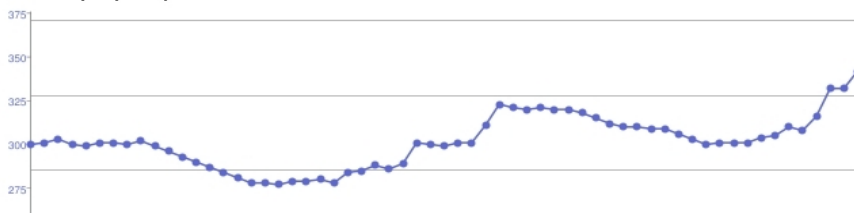

Demographic Summary

Fan Breakdown by Channel

Fan Breakdown by Region

Activity

Widget Impressions

Daily Profile Visits

Shows

Betty Donnelly

Status

Profile	Services	Distribution	Chart Position
100% complete	No Premium Services	Releases (0)	Genre: 5,225 ↑132 Global: 33,717 ↑935

Band Equity

Summary Statistics

Band Equity Score: 342
 Current Rank in Rock: 5,225 ↑132
 Yesterday's Rank: 5,357
 Recent High: 372 (2010-12-31)

Band Equity Graph

Fans

Summary Statistics

Total Fans: 4,522 ↑4
 Top Demographic: 35-44, M
 Top Region: BE
 Top Recruitment channel: Myspace

Demographic Summary

Fan Breakdown by Channel

Fan Breakdown by Region