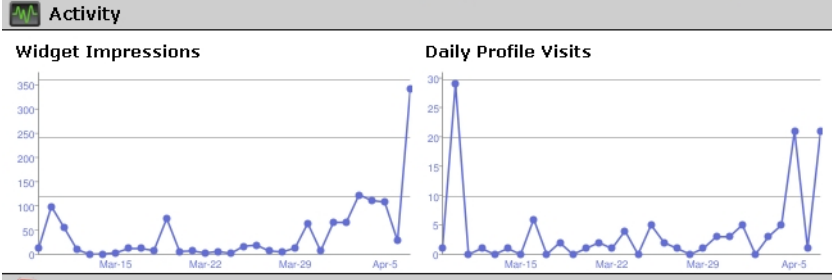

Status

Profile 100% complete	Services No Premium Services	Distribution Releases (0)	Chart Position Genre: 4,711 \uparrow 209 Global: 30,689 \uparrow 1,324
---------------------------------	--	-------------------------------------	---

Fans

Summary Statistics
 Total Fans: 4,528 \uparrow 4
 Top Demographic: 35-44, M
 Top Region: BE
 Top Recruitment channel: Myspace

Demographic Summary

Male Female Unknown

Fan Breakdown by Channel

Fan Breakdown by Region

Status

Profile	Services	Distribution	Chart Position
100% complete	No Premium Services	Releases (0)	Genre: 4,453 ↑258 Global: 29,109 ↑1,580

Band Equity

Summary Statistics
 Band Equity Score: 401
 Current Rank in Rock: 4,453 ↑258
 Yesterday's Rank: 4,711
 Recent High: 379 (2011-04-08)
Band Equity Graph