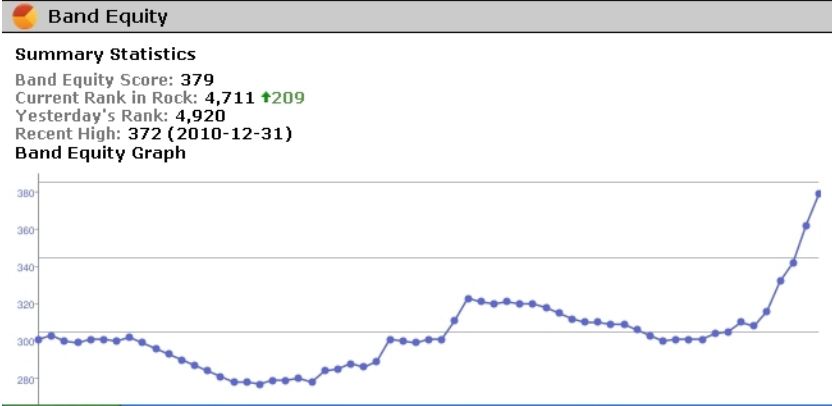

Status

Profile	Services	Distribution	Chart Position
100% complete	No Premium Services	Releases (0)	Genre: 5,225 ↑132 Global: 33,717 ↑935

Band Equity

Summary Statistics

Band Equity Score: 342
 Current Rank in Rock: 5,225 ↑132
 Yesterday's Rank: 5,357
 Recent High: 372 (2010-12-31)

Band Equity Graph

Fans

Summary Statistics

Total Fans: 4,522 ↑4
 Top Demographic: 35-44, M
 Top Region: BE
 Top Recruitment channel: Myspace

Demographic Summary

Fan Breakdown by Channel

Fan Breakdown by Region

Activity

Widget Impressions

Daily Profile Visits

Shows

Betty Donnelly Artist Report 8 April 2011

Betty Donnelly
Zaventem, VBR, BE Rock / Indie / Indie Rock

MEMBERS: Betty Donnelly
 LABEL: Betty Donnelly Productions / RouteNote, Betty Donnelly Productions, Witchy Records
 MANAGEMENT: Betty Donnelly
 WEB SITE: www.reverbnation.com/bettydonnelly
 CONTACT: bettydonnelly@bettydonnelly.pro
 BOOKING: bettydonnellyproductions@bettydonnelly.pro

Status

Profile 100% complete	Services No Premium Services	Distribution Releases (0)	Chart Position Genre: 4,711 \uparrow 209 Global: 30,689 \uparrow 1,324
---------------------------------	--	-------------------------------------	---