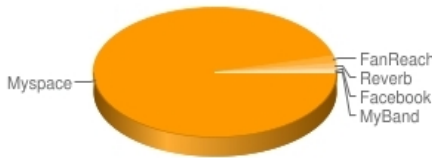

Band Equity

Summary Statistics

Band Equity Score: 332
Current Rank in Rock: 5,357 ↑294
Yesterday's Rank: 5,651
Recent High: 372 (2010-12-31)

Band Equity Graph

Fans

Summary Statistics

Total Fans: 4,517
Top Demographic: 35-44, M
Top Region: BE
Top Recruitment channel: Myspace

Demographic Summary

Fan Breakdown by Channel

Fan Breakdown by Region

Activity

Widget Impressions

Daily Profile Visits

Shows

Betty Donnelly