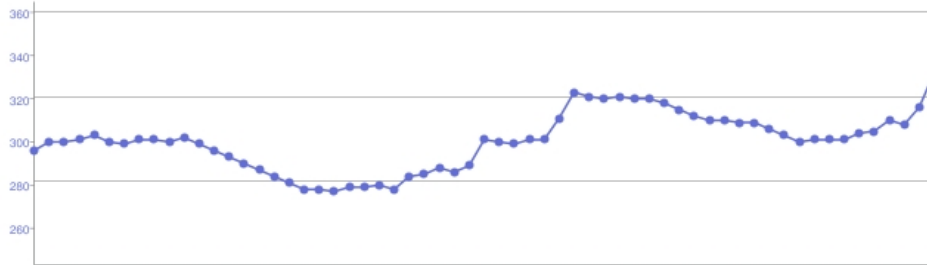

Status

Profile 100% complete	Services No Premium Services	Distribution Releases (0)	Chart Position Genre: 5,357 ↑294 Global: 34,652 ↑1,586
---------------------------------	--	-------------------------------------	---

Band Equity

Summary Statistics

Band Equity Score: 332
Current Rank in Rock: 5,357 ↑294
Yesterday's Rank: 5,651
Recent High: 372 (2010-12-31)

Band Equity Graph

Fans

Summary Statistics

Total Fans: 4,517
Top Demographic: 35-44, M
Top Region: BE
Top Recruitment channel: Myspace

Demographic Summary

Fan Breakdown by Channel

Fan Breakdown by Region

Activity

Widget Impressions

Daily Profile Visits

Shows

Betty Donnelly