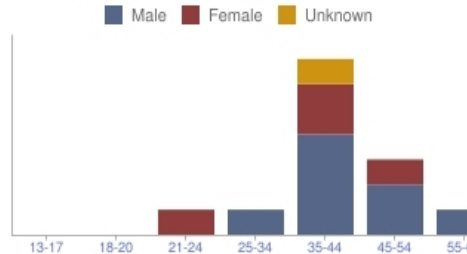

Status

Profile 100% complete	Services No Premium Services	Distribution Releases (0)	Chart Position Genre: 5,357 ↑294 Global: 34,652 ↑1,586
---------------------------------	--	-------------------------------------	---

Band Equity

Summary Statistics

Band Equity Score: 332
Current Rank in Rock: 5,357 ↑294
Yesterday's Rank: 5,651
Recent High: 372 (2010-12-31)

Band Equity Graph

Fans

Summary Statistics

Total Fans: 4,517
Top Demographic: 35-44, M
Top Region: BE
Top Recruitment channel: Myspace

Demographic Summary

Fan Breakdown by Channel

Fan Breakdown by Region

Activity

Widget Impressions

Daily Profile Visits

Shows

Betty Donnelly