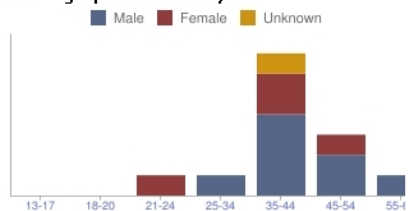

Demographic Summary

Fan Breakdown by Channel

Fan Breakdown by Region

Activity

Widget Impressions

Daily Profile Visits

Shows

Betty Donnelly

Status

Profile	Services	Distribution	Chart Position
100% complete	No Premium Services	Releases (0)	Genre: 5,225 ↑132 Global: 33,717 ↑935

Band Equity

Summary Statistics

Band Equity Score: 342
 Current Rank in Rock: 5,225 ↑132
 Yesterday's Rank: 5,357
 Recent High: 372 (2010-12-31)

Band Equity Graph

Fans

Summary Statistics

Total Fans: 4,522 ↑4
 Top Demographic: 35-44, M
 Top Region: BE
 Top Recruitment channel: Myspace

Demographic Summary

Fan Breakdown by Channel

Fan Breakdown by Region