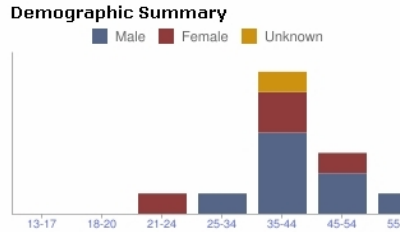

Status

Profile	Services	Distribution	Chart Position
100% complete	No Premium Services	Releases (0)	Genre: 4,453 ↑258 Global: 29,109 ↑1,580

Band Equity

Summary Statistics
 Band Equity Score: 401
 Current Rank in Rock: 4,453 ↑258
 Yesterday's Rank: 4,711
 Recent High: 379 (2011-04-08)
Band Equity Graph

Fans

Summary Statistics
 Total Fans: 4,529 ↑1
 Top Demographic: 35-44, M
 Top Region: BE
 Top Recruitment channel: Myspace

Fan Breakdown by Channel

Fan Breakdown by Region

Activity

Widget Impressions

Daily Profile Visits