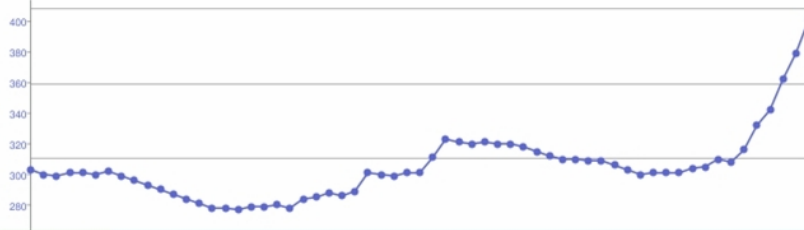

Status

Profile	Services	Distribution	Chart Position
100% complete	No Premium Services	Releases (0)	Genre: 4,453 ↑258 Global: 29,109 ↑1,580

Band Equity

Summary Statistics
 Band Equity Score: 401
 Current Rank in Rock: 4,453 ↑258
 Yesterday's Rank: 4,711
 Recent High: 379 (2011-04-08)
Band Equity Graph