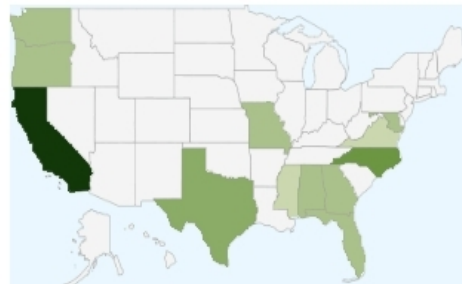

Status

Profile 100% complete	Services No Premium Services	Distribution Releases (0)	Chart Position Genre: 5,357 ↑294 Global: 34,652 ↑1,586
---------------------------------	--	-------------------------------------	---

Band Equity

Summary Statistics

Band Equity Score: 332
Current Rank in Rock: 5,357 ↑294
Yesterday's Rank: 5,651
Recent High: 372 (2010-12-31)

Band Equity Graph

Fans

Summary Statistics

Total Fans: 4,517
Top Demographic: 35-44, M
Top Region: BE
Top Recruitment channel: Myspace

Demographic Summary

Fan Breakdown by Channel

Fan Breakdown by Region

Activity

Widget Impressions

Daily Profile Visits

Shows

Betty Donnelly

Status

Profile	Services	Distribution	Chart Position
100% complete	No Premium Services	Releases (0)	Genre: 5,225 ↑132 Global: 33,717 ↑935

Band Equity

Summary Statistics

Band Equity Score: 342
 Current Rank in Rock: 5,225 ↑132
 Yesterday's Rank: 5,357
 Recent High: 372 (2010-12-31)